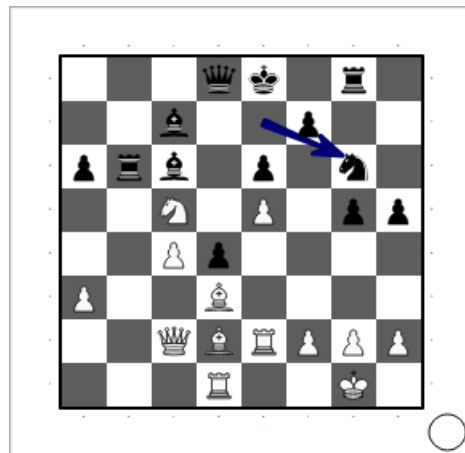

7. Fakhruddinov - Shubin, IME 2019